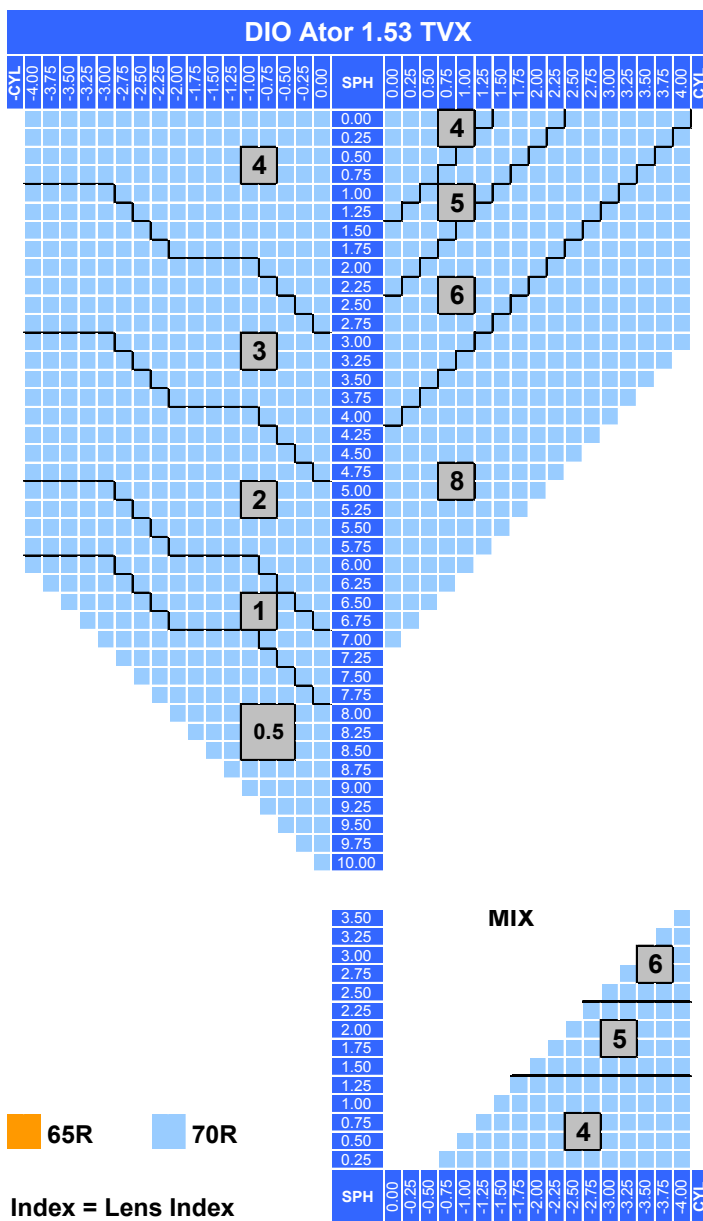

## Specification

Material	Trivex	UV cut off (mm)	400
Refractive Index	1.53	Base curve	0.5~8BC
Gravity	1.11	Max Diameters (mm)	75
Abbe Value	45	Color	Clear

## Power Chart

## Lens Marking Layout